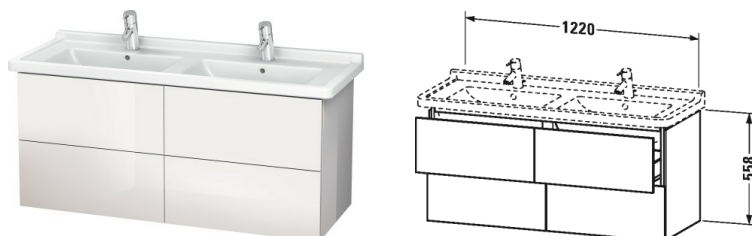

Vanity unit wall-mounted # LC6269

| < 1220 mm > |

Vanity unit wall-mounted	Dimension	Weight	Order number
4 drawers, upper drawer including cut-out for siphon and siphon cover, for Starck 3 # 033213			
Colors			
M03 Jade High Gloss Lacquer M10 Apricot Pearl High Gloss Lacquer M12 Brushed Oak M13 American Walnut (Real wood veneer) M14 Terra M18 White Matt M20 Apricot Pearl Satin Matt Lacquer M22 White High Gloss (Decor) M26 American Cherry Tree (Real wood veneer) M27 White Lilac High Gloss Lacquer M31 Pine Silver M38 Dolomiti Grey High Gloss Lacquer M40 Black high gloss M43 Basalt Matt M47 Stone blue high gloss M49 Graphite Matt M51 Pine Terra M52 European Oak M53 Chestnut Dark M61 Olive brown high gloss M69 Brushed Walnut M71 Mediterranean Oak M72 Brushed Dark Oak M73 Tecino Cherry Tree M79 Natural Walnut M85 White High Gloss (Laquer) M86 Cappuccino M87 White lilac satin matt M89 Flannel Grey High Gloss Lacquer M90 Flannel Grey Satin Matt Lacquer			
Variant			
	1220 x 469 mm		LC6269
Infobox			
Space saving siphon # 005076 is recommended			
Suitable products			
Double washbasin, double furniture washbasin with overflow, with tap platform, 1300 x 485 mm	1300 x 485 mm		033213

All drawings contain the necessary measurements which are subject to standard tolerances. Exact measurements, in particular for customised installation scenarios, can only be taken from the finished ceramic piece.