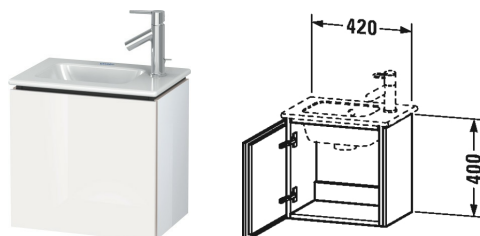

Vanity unit wall-mounted # LC6272 L/R

| < 420 mm > |

Vanity unit wall-mounted	Dimension	Weight	Order number
1 door, for ME by Starck # 072343			
Colors			
M03 Jade High Gloss Lacquer M10 Apricot Pearl High Gloss Lacquer M12 Brushed Oak M13 American Walnut (Real wood veneer) M14 Terra M18 White Matt M20 Apricot Pearl Satin Matt Lacquer M22 White High Gloss (Decor) M26 American Cherry Tree (Real wood veneer) M27 White Lilac High Gloss Lacquer M31 Pine Silver M38 Dolomiti Grey High Gloss Lacquer M40 Black high gloss M43 Basalt Matt M47 Stone blue high gloss M49 Graphite Matt M51 Pine Terra M52 European Oak M53 Chestnut Dark M61 Olive brown high gloss M69 Brushed Walnut M71 Mediterranean Oak M72 Brushed Dark Oak M73 Tecino Cherry Tree M79 Natural Walnut M85 White High Gloss (Laquer) M86 Cappuccino M87 White lilac satin matt M89 Flannel Grey High Gloss Lacquer M90 Flannel Grey Satin Matt Lacquer			
Variant			
	420 x 294 mm		LC6272 L/R
Infobox			
Required specification for ordering: - hinges left (L) / right (R)			
Suitable products			
Handrinse basin, furniture handrinse basin with tap platform, 430 x 300 mm	430 x 300 mm		072343