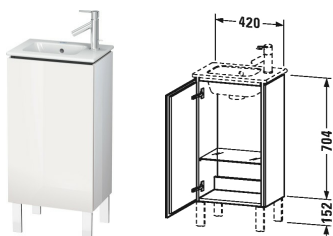

Vanity unit floor-standing # LC6273 L/R

| < 420 mm > |

Vanity unit floor-standing	Dimension	Weight	Order number
1 door, 1 glass shelf, for ME by Starck # 072343			
Colors			
M03 Jade High Gloss Lacquer M10 Apricot Pearl High Gloss Lacquer M12 Brushed Oak M13 American Walnut (Real wood veneer) M14 Terra M18 White Matt M20 Apricot Pearl Satin Matt Lacquer M22 White High Gloss (Decor) M26 American Cherry Tree (Real wood veneer) M27 White Lilac High Gloss Lacquer M31 Pine Silver M38 Dolomiti Grey High Gloss Lacquer M40 Black high gloss M43 Basalt Matt M47 Stone blue high gloss M49 Graphite Matt M51 Pine Terra M52 European Oak M53 Chestnut Dark M61 Olive brown high gloss M69 Brushed Walnut M71 Mediterranean Oak M72 Brushed Dark Oak M73 Tecino Cherry Tree M79 Natural Walnut M85 White High Gloss (Laquer) M86 Cappuccino M87 White lilac satin matt M89 Flannel Grey High Gloss Lacquer M90 Flannel Grey Satin Matt Lacquer			
Variant			
	420 x 294 mm		LC6273 L/R
Infobox			
Legs not included, please order separately, Legs # UV 9991, UV 9992 are recommended, Legs # UV 9993, UV 9994 are recommended, Required specification for ordering: - hinges left (L) / right (R)			
Suitable products			
Plinth leg Aluminium matt, 2 pieces, 44 x 10 mm	44 x 10 mm		UV9991
Plinth leg Aluminium matt, 4 pieces, 44 x 10 mm	44 x 10 mm		UV9992
Plinth leg Chrome, 2 pieces, 44 x 10 mm	44 x 10 mm		UV9993
Plinth leg Chrome, 4 pieces, 44 x 10 mm	44 x 10 mm		UV9994
Handrinse basin, furniture handrinse basin with tap platform, 430 x 300 mm	430 x 300 mm		072343

All drawings contain the necessary measurements which are subject to standard tolerances. Exact measurements, in particular for customised installation scenarios, can only be taken from the finished ceramic piece.