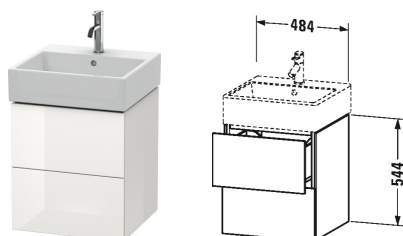

Vanity unit wall-mounted # LC6274

| < 484 mm > |

Vanity unit wall-mounted	Dimension	Weight	Order number
2 drawers, for Vero Air # 235050			
Colors			
M03 Jade High Gloss Lacquer M10 Apricot Pearl High Gloss Lacquer M11 Cashmere Oak M12 Brushed Oak M13 American Walnut (Real wood veneer) M14 Terra M18 White Matt M20 Apricot Pearl Satin Matt Lacquer M22 White High Gloss (Decor) M27 White Lilac High Gloss Lacquer M31 Pine Silver M38 Dolomiti Grey High Gloss Lacquer M40 Black high gloss M43 Basalt Matt M47 Stone blue high gloss M49 Graphite Matt M51 Pine Terra M52 European Oak M53 Chestnut Dark M61 Olive brown high gloss M69 Brushed Walnut M71 Mediterranean Oak M72 Brushed Dark Oak M73 Tecino Cherry Tree M79 Natural Walnut M85 White High Gloss (Laquer) M86 Cappuccino M87 White lilac satin matt M89 Flannel Grey High Gloss Lacquer M90 Flannel Grey Satin Matt Lacquer M91 Taupe Decor			
Variant			
	484 x 459 mm		LC6274
Infobox			
Space saving siphon # 005076 is recommended			
Suitable products			
Washbasin, furniture washbasin with tap platform, 500 x 470 mm	500 x 470 mm		235050

All drawings contain the necessary measurements which are subject to standard tolerances. Exact measurements, in particular for customised installation scenarios, can only be taken from the finished ceramic piece.