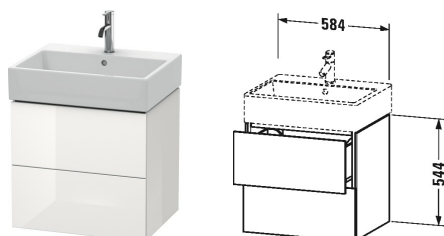

Vanity unit wall-mounted # LC6275

| < 584 mm > |

Vanity unit wall-mounted	Dimension	Weight	Order number
2 drawers, for Vero Air # 235060			
Colors			
M03 Jade High Gloss Lacquer M10 Apricot Pearl High Gloss Lacquer M11 Cashmere Oak M12 Brushed Oak M13 American Walnut (Real wood veneer) M14 Terra M18 White Matt M20 Apricot Pearl Satin Matt Lacquer M22 White High Gloss (Decor) M27 White Lilac High Gloss Lacquer M31 Pine Silver M38 Dolomiti Grey High Gloss Lacquer M40 Black high gloss M43 Basalt Matt M47 Stone blue high gloss M49 Graphite Matt M51 Pine Terra M52 European Oak M53 Chestnut Dark M61 Olive brown high gloss M69 Brushed Walnut M71 Mediterranean Oak M72 Brushed Dark Oak M73 Tecino Cherry Tree M79 Natural Walnut M85 White High Gloss (Laquer) M86 Cappuccino M87 White lilac satin matt M89 Flannel Grey High Gloss Lacquer M90 Flannel Grey Satin Matt Lacquer M91 Taupe Decor			
Variant			
	584 x 459 mm		LC6275
Infobox			
Space saving siphon # 005076 is recommended			
Accessory			
Additional modules Interior system for pull-out compartment in maple or walnut solid wood, including siphon cut out for cabinet widths 600 mm			UV9879
Suitable products			
Washbasin, furniture washbasin with tap platform, 600 x 470 mm	600 x 470 mm		235060

All drawings contain the necessary measurements which are subject to standard tolerances. Exact measurements, in particular for customised installation scenarios, can only be taken from the finished ceramic piece.