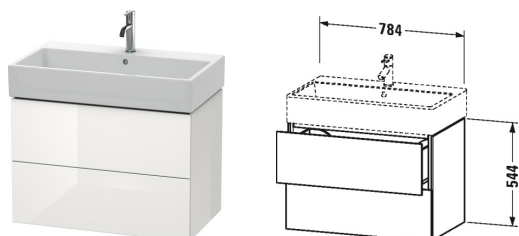

Vanity unit wall-mounted # LC6277

| < 784 mm > |

Vanity unit wall-mounted	Dimension	Weight	Order number
2 drawers, for Vero Air # 235080			
Colors			
M03 Jade High Gloss Lacquer M10 Apricot Pearl High Gloss Lacquer M11 Cashmere Oak M12 Brushed Oak M13 American Walnut (Real wood veneer) M14 Terra M18 White Matt M20 Apricot Pearl Satin Matt Lacquer M22 White High Gloss (Decor) M27 White Lilac High Gloss Lacquer M31 Pine Silver M38 Dolomiti Grey High Gloss Lacquer M40 Black high gloss M43 Basalt Matt M47 Stone blue high gloss M49 Graphite Matt M51 Pine Terra M52 European Oak M53 Chestnut Dark M61 Olive brown high gloss M69 Brushed Walnut M71 Mediterranean Oak M72 Brushed Dark Oak M73 Tecino Cherry Tree M79 Natural Walnut M85 White High Gloss (Laquer) M86 Cappuccino M87 White lilac satin matt M89 Flannel Grey High Gloss Lacquer M90 Flannel Grey Satin Matt Lacquer M91 Taupe Decor			
Variant			
	784 x 459 mm		LC6277
Infobox			
Space saving siphon # 005076 is recommended			
Accessory			
Additional modules Interior system for pull-out compartment in maple or walnut solid wood, including siphon cut out for cabinet widths 600 mm			UV9888
Suitable products			
Washbasin, furniture washbasin with tap platform, 800 x 470 mm	800 x 470 mm		235080

All drawings contain the necessary measurements which are subject to standard tolerances. Exact measurements, in particular for customised installation scenarios, can only be taken from the finished ceramic piece.