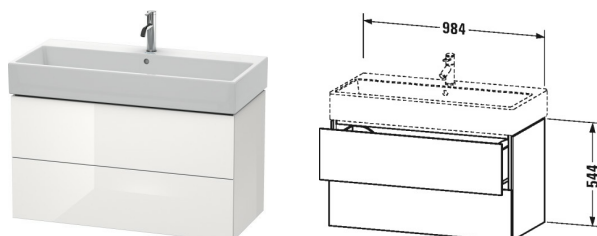

Vanity unit wall-mounted # LC6278

| < 984 mm > |

Vanity unit wall-mounted	Dimension	Weight	Order number
2 drawers, for Vero Air # 235010			
Colors			
M03 Jade High Gloss Lacquer M10 Apricot Pearl High Gloss Lacquer M11 Cashmere Oak M12 Brushed Oak M13 American Walnut (Real wood veneer) M14 Terra M18 White Matt M20 Apricot Pearl Satin Matt Lacquer M22 White High Gloss (Decor) M27 White Lilac High Gloss Lacquer M31 Pine Silver M38 Dolomiti Grey High Gloss Lacquer M40 Black high gloss M43 Basalt Matt M47 Stone blue high gloss M49 Graphite Matt M51 Pine Terra M52 European Oak M53 Chestnut Dark M61 Olive brown high gloss M69 Brushed Walnut M71 Mediterranean Oak M72 Brushed Dark Oak M73 Tecino Cherry Tree M79 Natural Walnut M85 White High Gloss (Laquer) M86 Cappuccino M87 White lilac satin matt M89 Flannel Grey High Gloss Lacquer M90 Flannel Grey Satin Matt Lacquer M91 Taupe Decor			
Variant			
	984 x 459 mm		LC6278
Infobox			
Space saving siphon # 005076 is recommended			
Accessory			
Additional modules Interior system for pull-out compartment in maple or walnut solid wood, including siphon cut out for cabinet widths 600 mm			UV9889
Suitable products			
Washbasin, furniture washbasin with tap platform, 1000 x 470 mm	1000 x 470 mm		235010

All drawings contain the necessary measurements which are subject to standard tolerances. Exact measurements, in particular for customised installation scenarios, can only be taken from the finished ceramic piece.