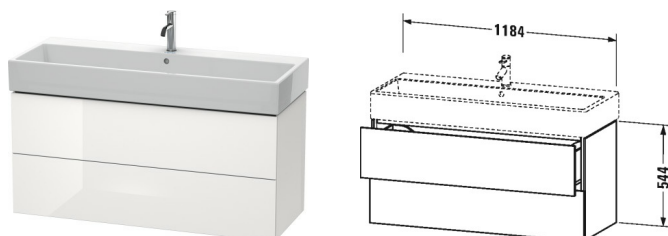

Vanity unit wall-mounted # LC6279

|< 1184 mm >|

Vanity unit wall-mounted	Dimension	Weight	Order number
2 drawers, for Vero Air # 235012			
Colors			
M03 Jade High Gloss Lacquer M10 Apricot Pearl High Gloss Lacquer M11 Cashmere Oak M12 Brushed Oak M13 American Walnut (Real wood veneer) M14 Terra M18 White Matt M20 Apricot Pearl Satin Matt Lacquer M22 White High Gloss (Decor) M27 White Lilac High Gloss Lacquer M31 Pine Silver M38 Dolomiti Grey High Gloss Lacquer M40 Black high gloss M43 Basalt Matt M47 Stone blue high gloss M49 Graphite Matt M51 Pine Terra M52 European Oak M53 Chestnut Dark M61 Olive brown high gloss M69 Brushed Walnut M71 Mediterranean Oak M72 Brushed Dark Oak M73 Tecino Cherry Tree M79 Natural Walnut M85 White High Gloss (Laquer) M86 Cappuccino M87 White lilac satin matt M89 Flannel Grey High Gloss Lacquer M90 Flannel Grey Satin Matt Lacquer M91 Taupe Decor			
Variant			
	1184 x 459 mm		LC6279
Infobox			
Space saving siphon # 005076 is recommended			
Accessory			
Additional modules Interior system for pull-out compartment in maple or walnut solid wood, including siphon cut out for cabinet widths 600 mm			UV9890
Suitable products			
Washbasin, furniture washbasin with tap platform, 1200 x 470 mm	1200 x 470 mm		235012

All drawings contain the necessary measurements which are subject to standard tolerances. Exact measurements, in particular for customised installation scenarios, can only be taken from the finished ceramic piece.